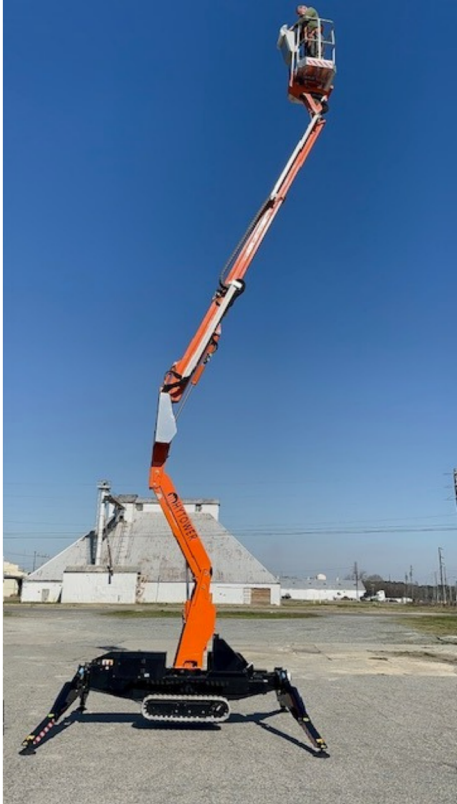

INTRODUCING THE **HYTOWER MS-44**

HyTower's aerial platforms are made of high-strength steel for maximum boom rigidity and safety. Designed with Operator safety and affordability in mind, these units are an excellent choice for your aerial lift needs.

MS-44

The HyTower MS-44 offers a 44 ft working height and a 21 ft outreach. An interlock between the boom and the outriggers prevents boom movement if the outriggers are not completely stable, providing safety for you and your crew.

CONTACT US

Amanda Sexton
O: 478-595-0521
C: 276-206-9004
E: amandas@tristaraerial.com

01

Maximum lifting height : 44 ft.
Maximum lateral outreach: 21 ft.

02

100% Hydraulic Control System for platform operation allows for gradual and accurate movements.

Financing is available, subject to credit approval

678.302.0382

sales@tristaraerial.com

www.tristaraerial.com

SPECIFICATIONS

Working Height: 44 ft.
Lateral outreach: 21 ft.
Basket Capacity (Max): 440 lbs.
Turret Rotation: 360°
Dual Speed
Gasoline Engine
Proportional Hydraulic Controls
Wireless Remote Control
230V Power Socket in Basket
Supplementary 230V Electric Engine
Non-Marking Tracks