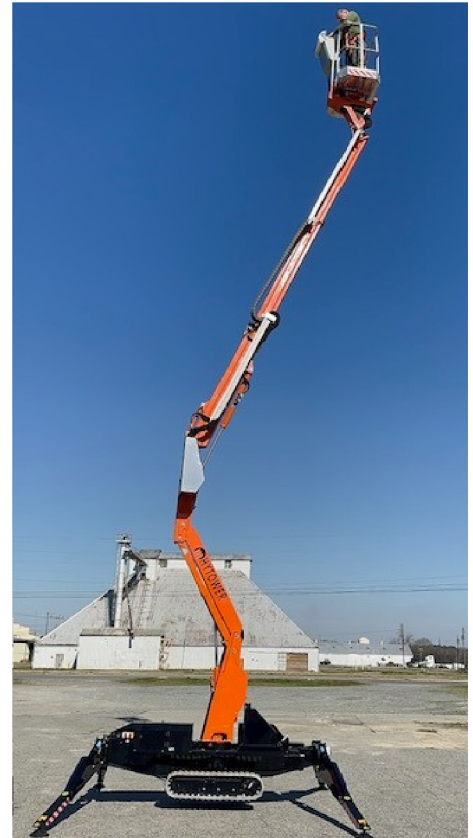

INTRODUCING THE **HYTOWER MS-44**

HyTower's aerial platforms are made of high-strength steel for maximum boom rigidity and safety. Designed with Operator safety and affordability in mind, these units are an excellent choice for your aerial lift needs.

MS-44

The HyTower MS-44 offers a 44 ft working height and a 21 ft outreach. An interlock between the boom and the outriggers prevents boom movement if the outriggers are not completely stable, providing safety for you and your crew.

CONTACT US

Amanda Sexton
O: 478-595-0521
C: 276-206-9004
E: amandas@tristaraerial.com

01

Maximum lifting height : 44 ft.
Maximum lateral outreach: 21 ft.

02

100% Hydraulic Control System for platform operation allows for gradual and accurate movements.

Financing is available, subject to credit approval

678.302.0382

sales@tristaraerial.com

www.tristaraerial.com

SPECIFICATIONS

Working Height: 44 ft.
Lateral outreach: 21 ft.
Basket Capacity (Max): 440 lbs.
Turret Rotation: 360°
Dual Speed
Gasoline Engine
Proportional Hydraulic Controls
Wireless Remote Control
230V Power Socket in Basket
Supplementary 230V Electric Engine
Non-Marking Tracks