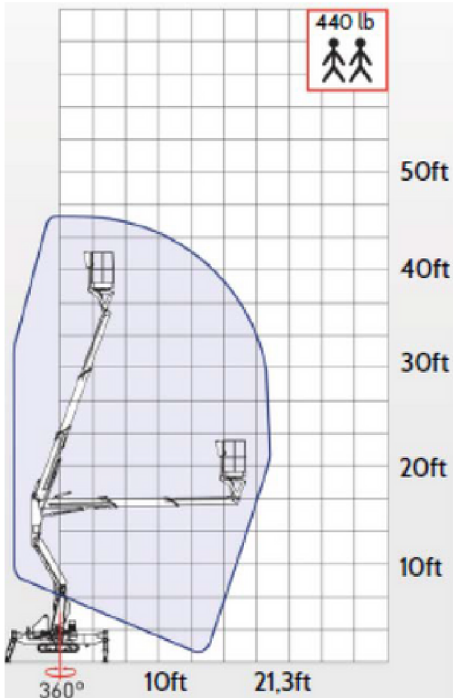

MS-44

The HyTower MS-44 offers a 44 ft working height and a 21 ft outreach. An interlock between the boom and the outriggers prevents boom movement if the outriggers are not completely stable, providing safety for you and your crew.

CONTACT US

Amanda Sexton
O: 478-595-0521
C: 276-206-9004
E: amandas@tristaraerial.com

01

Maximum lifting height : 44 ft.
Maximum lateral outreach: 21 ft.

02

100% Hydraulic Control System for platform operation allows for gradual and accurate movements.

Financing is available, subject to credit approval

678.302.0382

sales@tristaraerial.com

www.tristaraerial.com

SPECIFICATIONS

Working Height: 44 ft.
Lateral outreach: 21 ft.
Basket Capacity (Max): 440 lbs.
Turret Rotation: 360°
Dual Speed
Gasoline Engine
Proportional Hydraulic Controls
Wireless Remote Control
230V Power Socket in Basket
Supplementary 230V Electric Engine
Non-Marking Tracks